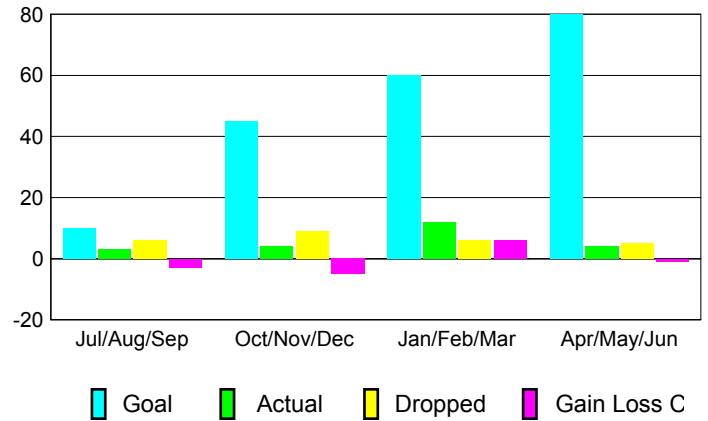

GMT: **HOWARD LEE**

Location: **NORTHERN IRELAND**

GMT CA: **4**

CLUBS

Month	New Club Goal	Actual New Clubs	Actual Dropped Clubs	Gain/Loss of Clubs
2012-2013				
Jul/Aug/Sep	0	0	0	0
Oct/Nov/Dec	1	0	0	0
Jan/Feb/Mar	1	0	0	0
Apr/May/June	1	0	0	0
Totals	3	0	0	0

Club Results 2012-2013

Goal, New, Dropped, Gain/Loss

YTD Status Quo Clubs 2012-2013

Status Quo Clubs Compared to Status Quo Members

Club Gain/Loss 2012-2013

MEMBERSHIP

Month	Net Memb Goal	Actual New Memb	Actual Dropped Memb	Gain/Loss of Memb
2012-2013				
Jul/Aug/Sep	10	3	6	-3
Oct/Nov/Dec	45	4	9	-5
Jan/Feb/Mar	60	12	6	6
Apr/May/June	80	4	5	-1
Totals	195	23	26	-3

Membership Results 2012-2013

Goal, New, Dropped, Gain/Loss

Gender Comparison 2012-2013

Membership Gain/Loss 2012-2013

GMT: **HOWARD LEE**

Location: **REPUBLIC OF IRELAND**

GMT CA: **4**

CLUBS

Month	New Club Goal	Actual New Clubs	Actual Dropped Clubs	Gain/Loss of Clubs
2012-2013				
Jul/Aug/Sep	0	0	0	0
Oct/Nov/Dec	1	0	0	0
Jan/Feb/Mar	1	2	0	2
Apr/May/Jun	1	0	1	-1
Totals	3	2	1	1

Club Results 2012-2013
Goal, New, Dropped, Gain/Loss