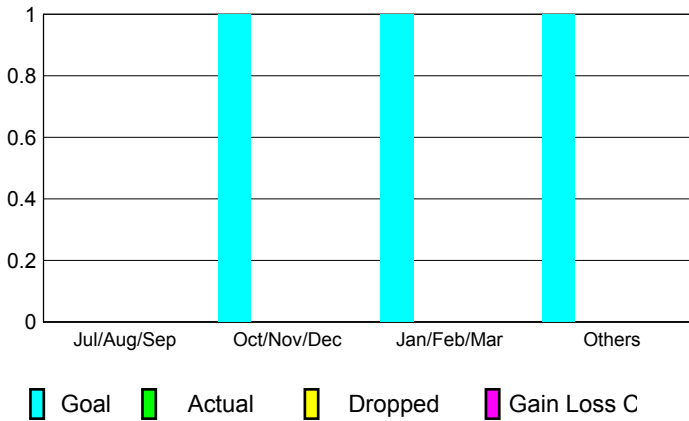

GMT: **HOWARD LEE**

Location: **NORTHERN IRELAND**

GMT CA: **4**

CLUBS

Month	New Club Goal	Actual New Clubs	Actual Dropped Clubs	Gain/Loss of Clubs
2012-2013				
Jul/Aug/Sep	0	0	0	0
Oct/Nov/Dec	1	0	0	0
Jan/Feb/Mar	1	0	0	0
Apr/May/June	1	0	0	0
Totals	3	0	0	0

Club Results 2012-2013

Goal, New, Dropped, Gain/Loss

YTD Status Quo Clubs 2012-2013

Status Quo Clubs Compared to Status Quo Members

Club Gain/Loss 2012-2013

MEMBERSHIP

Month	Net Memb Goal	Actual New Memb	Actual Dropped Memb	Gain/Loss of Memb
2012-2013				
Jul/Aug/Sep	10	3	6	-3
Oct/Nov/Dec	45	4	9	-5
Jan/Feb/Mar	60	12	6	6
Apr/May/June	80	4	5	-1
Totals	195	23	26	-3