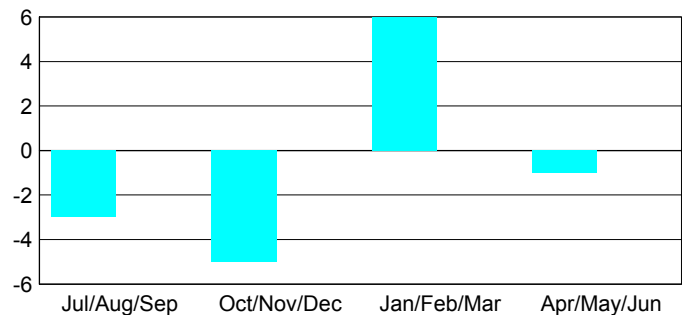

Club Results 2012-2013

Goal, New, Dropped, Gain/Loss

YTD Status Quo Clubs 2012-2013

Status Quo Clubs Compared to Status Quo Members

Club Gain/Loss 2012-2013

MEMBERSHIP

Month	Net Memb Goal	Actual New Memb	Actual Dropped Memb	Gain/Loss of Memb
2012-2013				
Jul/Aug/Sep	10	3	6	-3
Oct/Nov/Dec	45	4	9	-5
Jan/Feb/Mar	60	12	6	6
Apr/May/June	80	4	5	-1
Totals	195	23	26	-3

Membership Results 2012-2013

Goal, New, Dropped, Gain/Loss

Gender Comparison 2012-2013

Membership Gain/Loss 2012-2013

GMT: **HOWARD LEE**

Location: **REPUBLIC OF IRELAND**

GMT CA: **4**

CLUBS

Month	New Club Goal	Actual New Clubs	Actual Dropped Clubs	Gain/Loss of Clubs
2012-2013				
Jul/Aug/Sep	0	0	0	0
Oct/Nov/Dec	1	0	0	0
Jan/Feb/Mar	1	2	0	2
Apr/May/Jun	1	0	1	-1
Totals	3	2	1	1

Club Results 2012-2013
Goal, New, Dropped, Gain/Loss