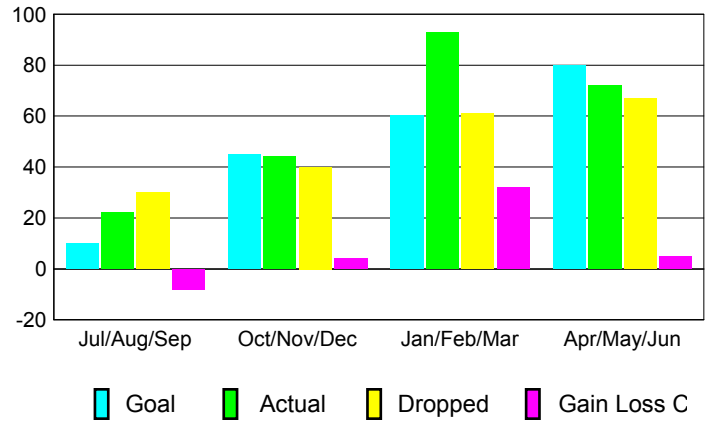

Month	New Club Goal	Actual New Clubs	Actual Dropped Clubs	Gain/Loss of Clubs
2012-2013				
Jul/Aug/Sep	0	0	0	0
Oct/Nov/Dec	1	0	0	0
Jan/Feb/Mar	1	2	0	2
Apr/May/Jun	1	0	1	-1
Totals	3	2	1	1

Club Results 2012-2013
Goal, New, Dropped, Gain/Loss

YTD Status Quo Clubs 2012-2013

Status Quo Clubs Compared to Status Quo Members

MEMBERSHIP

Month	Net Memb Goal	Actual New Memb	Actual Dropped Memb	Gain/Loss of Memb
2012-2013				
Jul/Aug/Sep	10	22	30	-8
Oct/Nov/Dec	45	44	40	4
Jan/Feb/Mar	60	93	61	32
Apr/May/Jun	80	72	67	5
Totals	195	231	198	33

Membership Results 2012-2013
Goal, New, Dropped, Gain/Loss

Gender Comparison 2012-2013

Club Gain/Loss 2012-2013

Membership Gain/Loss 2012-2013