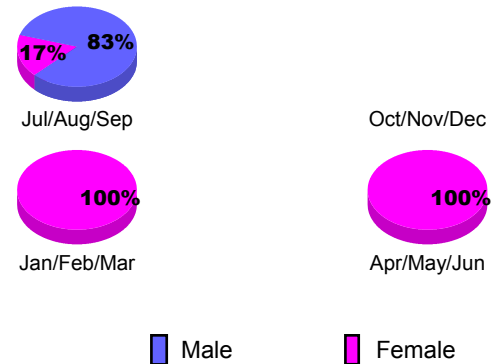

GMT: **HOWARD LEE**

Location: **NORTHERN IRELAND**

GMT CA: **4**

CLUBS

Month	New Club Goal	Actual New Clubs	Actual Dropped Clubs	Gain/Loss of Clubs
2012-2013				
Jul/Aug/Sep	0	0	0	0
Oct/Nov/Dec	1	0	0	0
Jan/Feb/Mar	1	0	0	0
Apr/May/June	1	0	0	0
Totals	3	0	0	0

Club Results 2012-2013

Goal, New, Dropped, Gain/Loss

YTD Status Quo Clubs 2012-2013

Status Quo Clubs Compared to Status Quo Members

Club Gain/Loss 2012-2013

MEMBERSHIP

Month	Net Memb Goal	Actual New Memb	Actual Dropped Memb	Gain/Loss of Memb
2012-2013				
Jul/Aug/Sep	10	3	6	-3
Oct/Nov/Dec	45	4	9	-5
Jan/Feb/Mar	60	12	6	6
Apr/May/June	80	4	5	-1
Totals	195	23	26	-3

Membership Results 2012-2013

Goal, New, Dropped, Gain/Loss

Gender Comparison 2012-2013

Membership Gain/Loss 2012-2013

GMT: **HOWARD LEE**

Location: **REPUBLIC OF IRELAND**

GMT CA: **4**

CLUBS