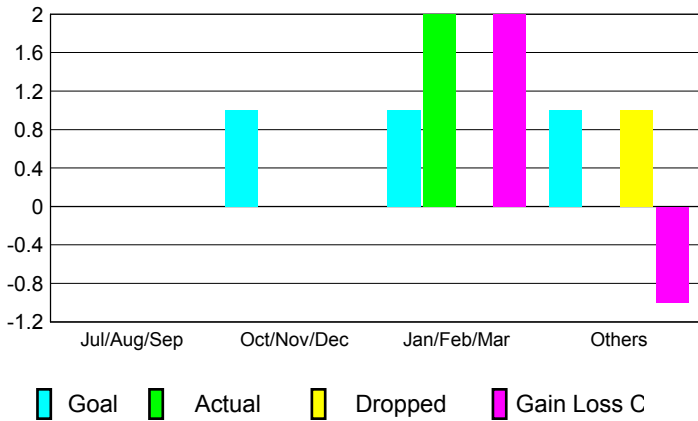

Club Results 2012-2013

Goal, New, Dropped, Gain/Loss

YTD Status Quo Clubs 2012-2013

Status Quo Clubs Compared to Status Quo Members

Club Gain/Loss 2012-2013

MEMBERSHIP

Month	Net Memb Goal	Actual New Memb	Actual Dropped Memb	Gain/Loss of Memb
2012-2013				
Jul/Aug/Sep	10	3	6	-3
Oct/Nov/Dec	45	4	9	-5
Jan/Feb/Mar	60	12	6	6
Apr/May/June	80	4	5	-1
Totals	195	23	26	-3

Membership Results 2012-2013

Goal, New, Dropped, Gain/Loss

Gender Comparison 2012-2013

Membership Gain/Loss 2012-2013

GMT: **HOWARD LEE**

Location: **REPUBLIC OF IRELAND**

GMT CA: **4**

CLUBS

Month	New Club Goal	Actual New Clubs	Actual Dropped Clubs	Gain/Loss of Clubs
2012-2013				
Jul/Aug/Sep	0	0	0	0
Oct/Nov/Dec	1	0	0	0
Jan/Feb/Mar	1	2	0	2
Apr/May/Jun	1	0	1	-1
Totals	3	2	1	1

Club Results 2012-2013
Goal, New, Dropped, Gain/Loss

YTD Status Quo Clubs 2012-2013

Status Quo Clubs Compared to Status Quo Members

MEMBERSHIP

Month	Net Memb Goal	Actual New Memb	Actual Dropped Memb	Gain/Loss of Memb
2012-2013				
Jul/Aug/Sep	10	22	30	-8
Oct/Nov/Dec	45	44	40	4
Jan/Feb/Mar	60	93	61	32
Apr/May/Jun	80	72	67	5
Totals	195	231	198	33