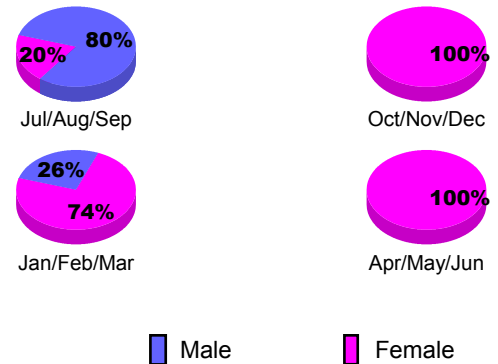

YTD Status Quo Clubs 2012-2013

Status Quo Clubs Compared to Status Quo Members

MEMBERSHIP

Month	Net Memb Goal	Actual New Memb	Actual Dropped Memb	Gain/Loss of Memb
2012-2013				
Jul/Aug/Sep	10	22	30	-8
Oct/Nov/Dec	45	44	40	4
Jan/Feb/Mar	60	93	61	32
Apr/May/Jun	80	72	67	5
Totals	195	231	198	33

Membership Results 2012-2013
Goal, New, Dropped, Gain/Loss

Gender Comparison 2012-2013

Club Gain/Loss 2012-2013

Membership Gain/Loss 2012-2013